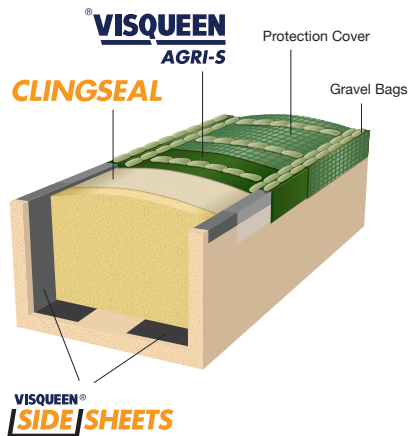

VISQUEEN® **SIDE SHEETS**

VISQUEEN SIDE WALL SHEETING

The complete protection for silage

Using Visqueen Side Sheets along with Clingsel and Visqueen Agri-S means complete protection for silage in clamps.

The use of side wall sheets in clamps has been proven to significantly reduce silage spoilage. It will also reduce time spent removing spoilt silage when it comes to feed out.

Made from the same material as Visqueen Agri-S, Visqueen Side Sheets are a significantly stronger sheet with excellent tear resistance. Its increased resistance to weathering protects the silage crop for the harshest of weather conditions, protecting your forage.

- Significantly stronger Side Sheets
- Excellent tear resistance
- High resistance to weathering
- Easy to apply and longer lasting
- Significant reduction in side spoilage

VISQUEEN® SIDE SHEETS

Used with Clingseal and Visqueen Agri-S, Visqueen Side Sheets seal the clamp in all directions to ensure significantly less spoilage on every outer surface of the clamp.